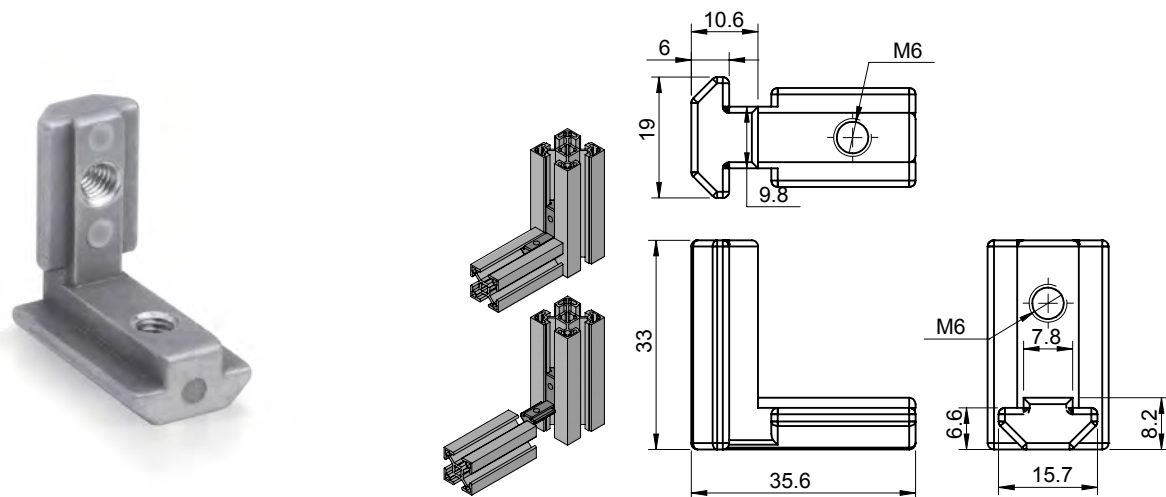

Accessories for Aluminium Sections

Blind Bracket

Product Code	Material	Finish	Description
AFI-3330D/10	Zinc	Raw	2 Way Joint
For Aluminium Section 30x30 & 40x40			

Product Code	Material	Finish	Description
AFO-3330D/10	Zinc	Raw	2 Way Joint
For Aluminium Section 30x30 & 40x40			

Product Code	Material	Finish	Description
AFI-3040	Zinc	Raw	2 Way Joint
For Aluminium Section 30x30, 40x40 & 45x45			

Accessories for Aluminium Sections

Blind Bracket

Product Code	Material	Finish	Description
AFO-3040	Zinc	Raw	2 Way Joint
For Aluminium Section 30x30, 40x40 & 45x45			