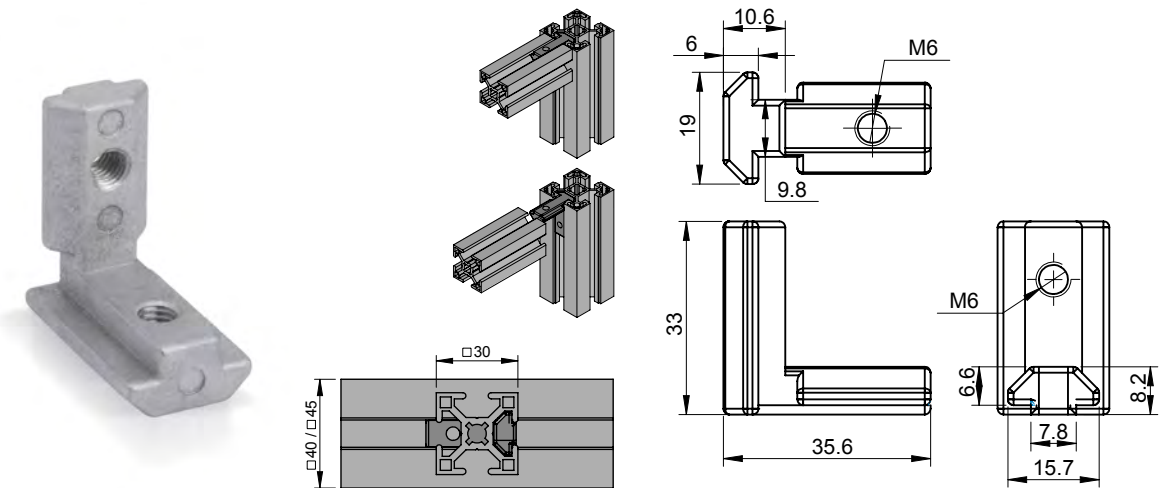

Accessories for Aluminium Sections

Blind Bracket

Product Code	Material	Finish	Description
AFI-3330D/10	Zinc	Raw	2 Way Joint
For Aluminium Section 30x30 & 40x40			

Product Code	Material	Finish	Description
AFO-3330D/10	Zinc	Raw	2 Way Joint
For Aluminium Section 30x30 & 40x40			

Product Code	Material	Finish	Description
AFI-3040	Zinc	Raw	2 Way Joint
For Aluminium Section 30x30, 40x40 & 45x45			

Accessories for Aluminium Sections

Blind Bracket

Product Code	Material	Finish	Description
AFO-3040	Zinc	Raw	2 Way Joint
For Aluminium Section 30x30, 40x40 & 45x45			