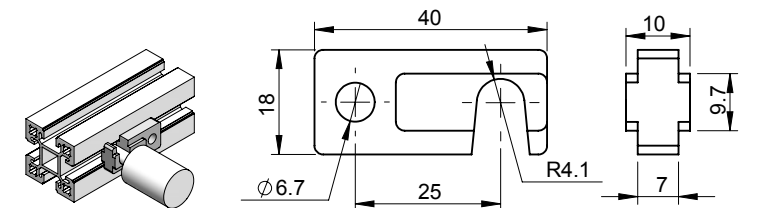

Product Code	Material	Finish	Description
ARH-8	Zinc	Raw	Mounting Adaptor-Roller