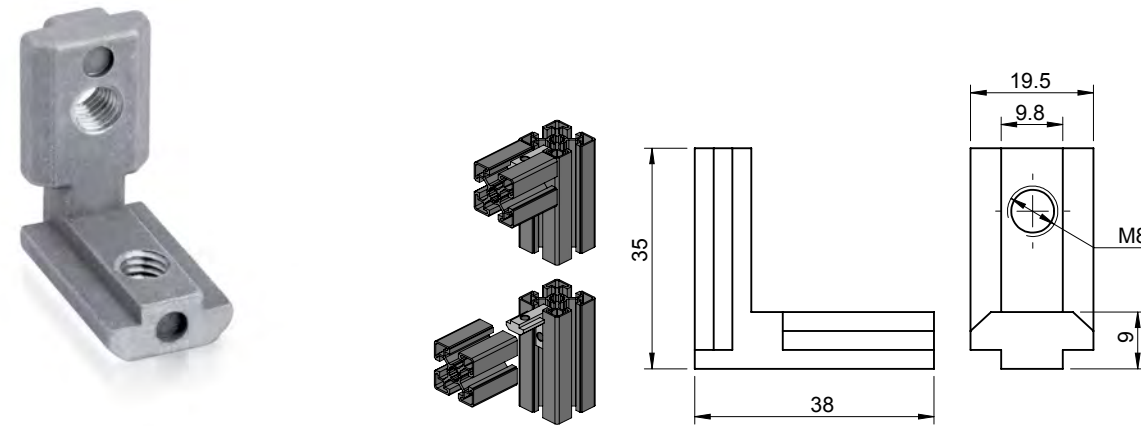

Product Code	Material	Finish	Description
AFO-3345D	Zinc	Raw	2 Way Joint
For Aluminium Section 45x45