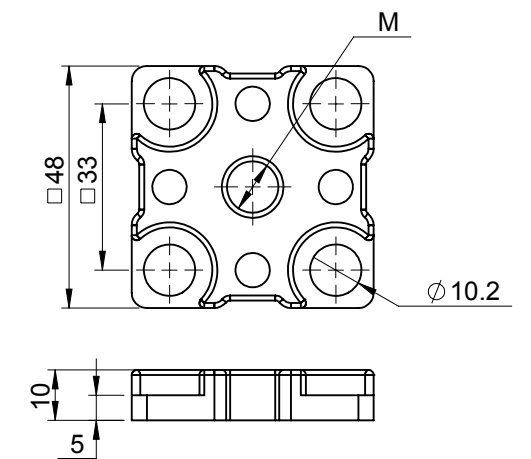

Product Code	Material	M	Finish	Description
ALB4-M10	Aluminium	M10	Raw	Base Plate
ALB4-M12	Aluminium	M12	Raw	Base Plate