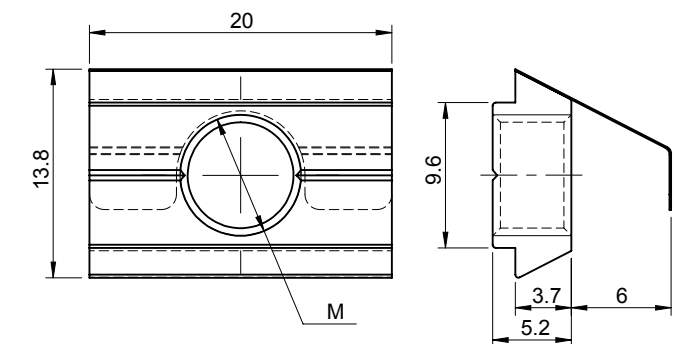

Product Code	Material	M	Finish	Description
APC13M-M6	MS	M6	Blue Zinc	Hammer Nut
APC13M-M8	MS	M8	Blue Zinc	Hammer Nut

For Aluminium Section 40x40