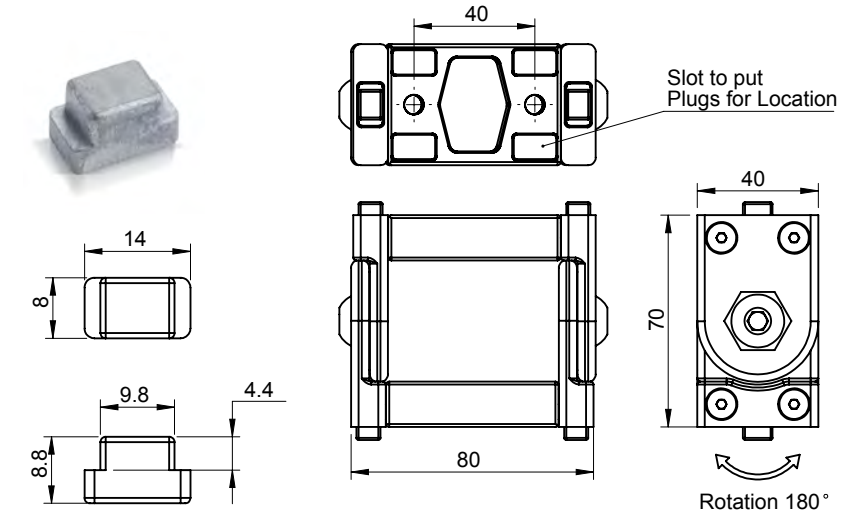

Product Code	Material	Finish
DFP-4080	Zinc	Raw