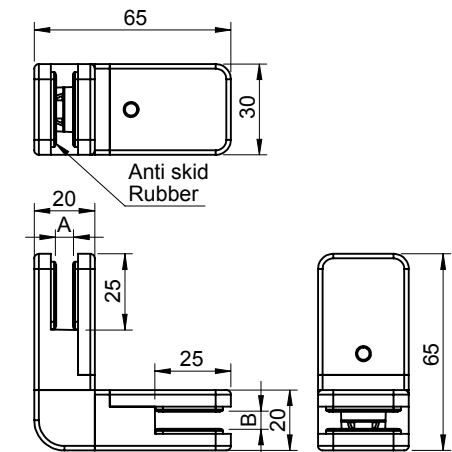

Angular Bracket

Product Code	Material	Finish	Description
ATAB-30	MS	Yellow Zinc	Tilt Adjuster

Product Code	Material	Finish	Description
ATAB-40	MS	Yellow Zinc	Tilt Adjuster

Accessories for Aluminium Sections

Angular Bracket

Product Code	Material	Finish	W	Description
AF2WM1-40-10-PC	MS	Black PC	9.8	2 Way Joint
AF2WM1-40-10-SPC	MS	SPC	9.8	2 Way Joint
AF2WM1-40-8-PC	MS	Black PC	7.8	2 Way Joint
AF2WM1-40-8-SPC	MS	SPC	7.8	2 Way Joint

Accessories for Aluminium Sections

Angular Bracket

Product Code	Material	Finish	Description
DZPH-4	Zinc	Black PC	Holder
DZPH-6	Zinc	Black PC	Holder
DZPH-8	Zinc	Black PC	Holder

Product Code	Material	Finish	Description
DZPHC-4	Zinc	Black PC	Corner Holder
DZPHC-6	Zinc	Black PC	Corner Holder
DZPHC-8	Zinc	Black PC	Corner Holder