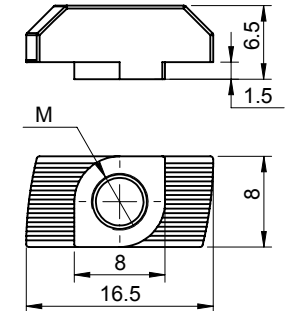

Product Code	Material	M	Finish	Description
AP2-M4	Zinc	M4	Raw	Hammer Nut
AP2-M5	Zinc	M5	Raw	Hammer Nut
AP2-M6	Zinc	M6	Raw	Hammer Nut

For Aluminium Section 30x30