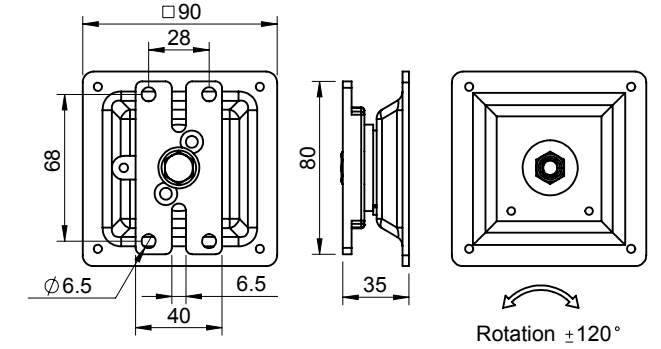

Accessories for Aluminium Sections

Monitor Accessories

Product Code	Material	Finish	Description
DFMV-4080	Zinc + MS	Black PC	Flexible Mount