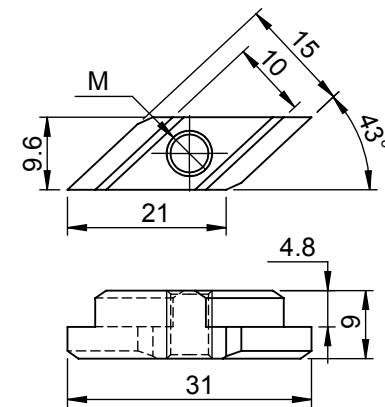

Product Code	Material	M	Finish	Description
AP9M-40-M6	MS	M6	Blue Zinc	Rhombus Plug
AP9M-40-M8	MS	M8	Blue Zinc	Rhombus Plug

For Aluminium Section 40x40