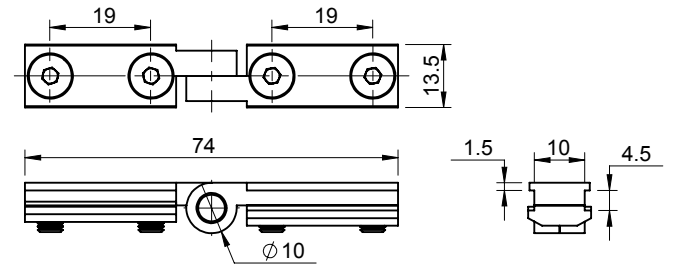

Accessories for Aluminium Sections

Flexible Joint

Product Code	Material	Finish	Description
ACFJ-40	Zinc	Blue Zinc	Flexible Joint
For Aluminium Section 40x40