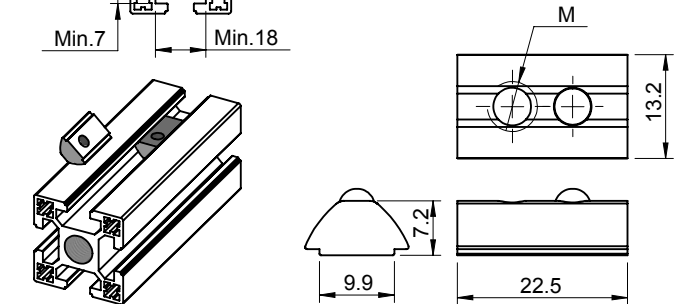

Product Code	Material	M	Finish	Description
AP6-M6	Zinc	M6	Blue Zinc	Stay Plug
AP6-M8	Zinc	M8	Blue Zinc	Stay Plug