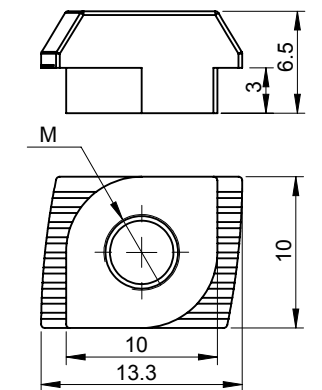

Product Code	Material	M	Finish	Description
AP3-M4	Zinc	M4	Raw	Hammer Nut
AP3-M5	Zinc	M5	Raw	Hammer Nut
AP3-M6	Zinc	M6	Raw	Hammer Nut
AP3-M8	Zinc	M8	Raw	Hammer Nut

For Aluminium Section 40x40