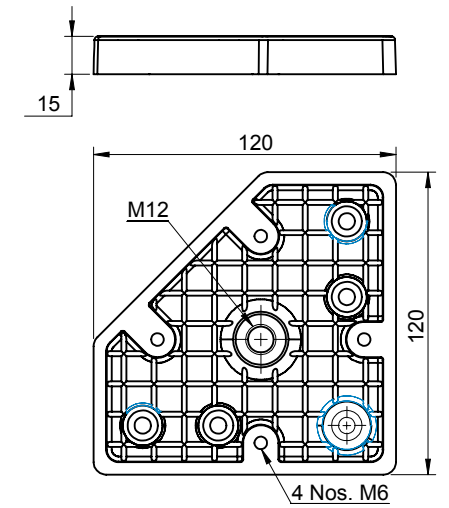

Accessories for Aluminium Sections

Base

Product Code	Material	M	Finish	Description
ALB3-M12	Aluminium	M12	Raw	Base Plate