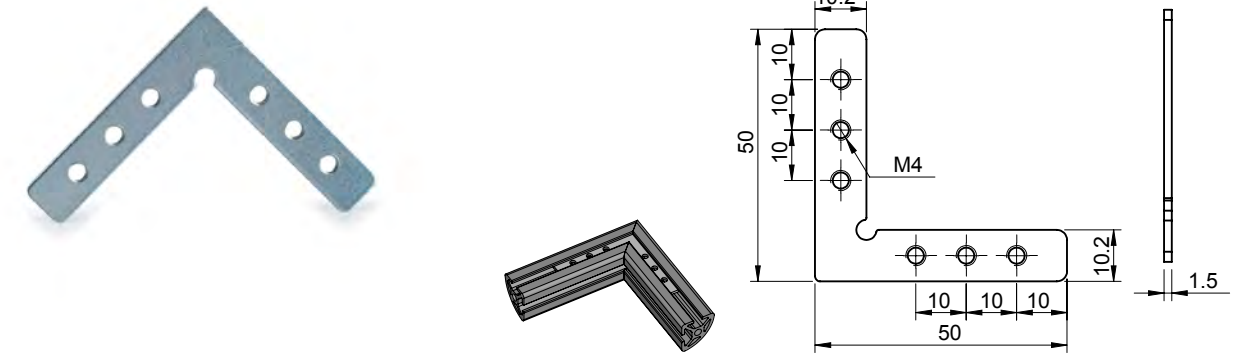

Accessories for Aluminium Sections

Blind Bracket

Product Code	Material	Finish	Description
AMF-20	MS	Blue Zinc	2 Way Joint
For Aluminium Section 20x20