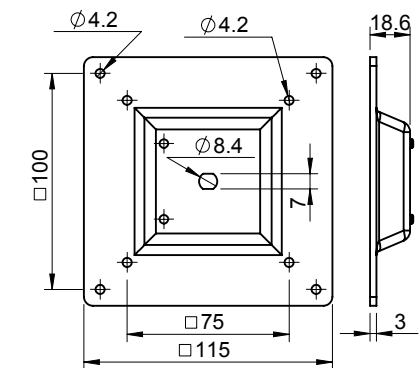

Product Code	Material	Finish	Description
DC115	MS	Black PC	Flexible Mount