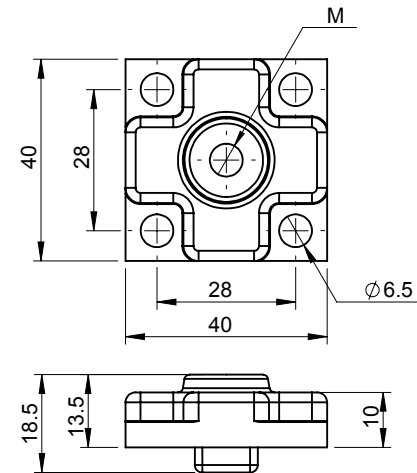

Accessories for Aluminium Sections

Base

Product Code	Material	M	Finish	Description
ALB1-M8	Zinc	M8	Raw	Base Plate
ALB1-M10	Zinc	M10	Raw	Base Plate
ALB1-M12	Zinc	M12	Raw	Base Plate