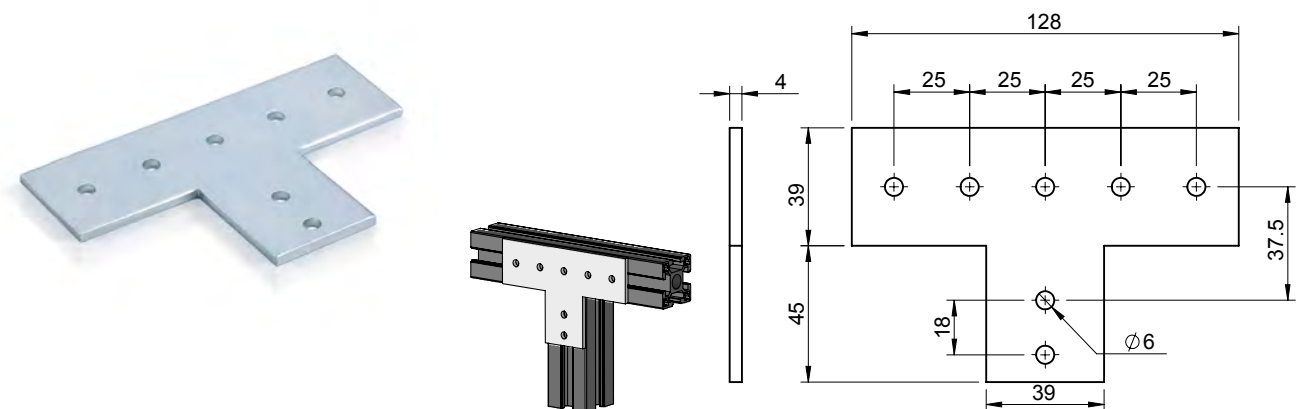

Accessories for Aluminium Sections

Steel Bracket

Product Code	Material	Finish	Description
DP-40ST	MS	Blue Zinc	St. Plate

Product Code	Material	Finish	Description
DP-40L	MS	Blue Zinc	L Plate

Product Code	Material	Finish	Description
DP-40T	MS	Blue Zinc	T Plate