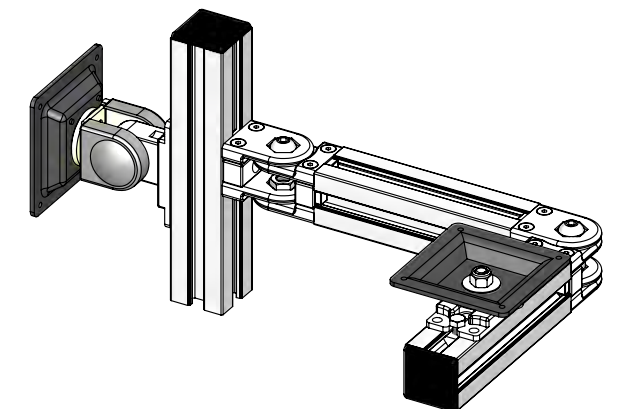

Application View			Application View		
DFMV-4080	DFMR-4080	DFP-4080	DFMV-4080-DC115	DFMR-4080-DC115	DFP-4080

Accessories for Aluminium Sections

Pivot Joint

Product Code	Material	Finish
DFP-4040	Zinc	Raw

Product Code	Material	Finish
DFP-4080	Zinc	Raw