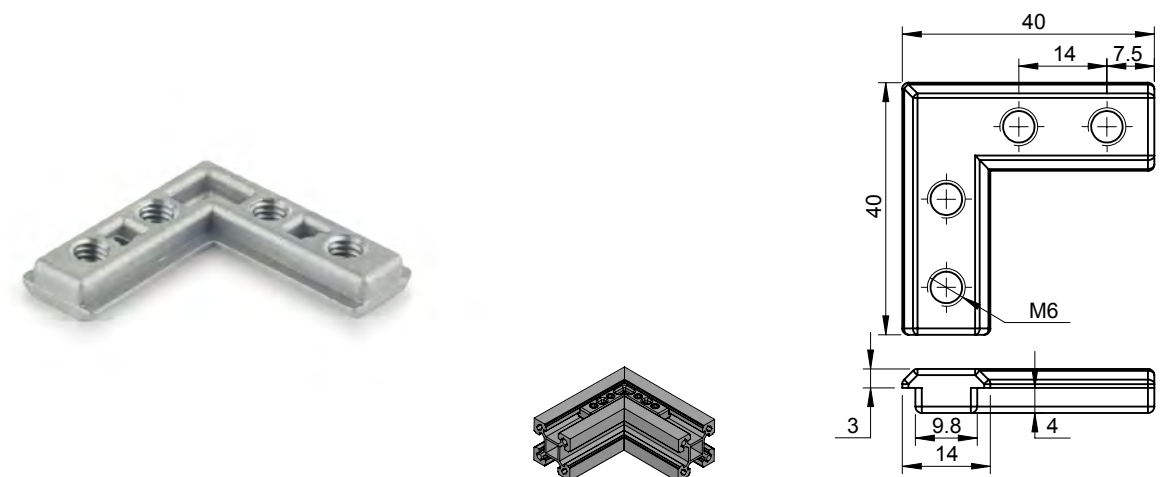

Product Code	Material	Finish	Description
AFF-3330D	Zinc	Raw	2 Way Joint
For Aluminium Section 30x30 & 40x40