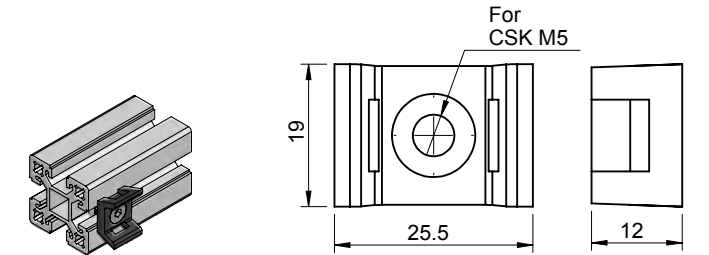

Accessories for Aluminium Sections

Standard Accessories

Product Code	Material	Description
ACH-5	Polyamide	Cable Binder