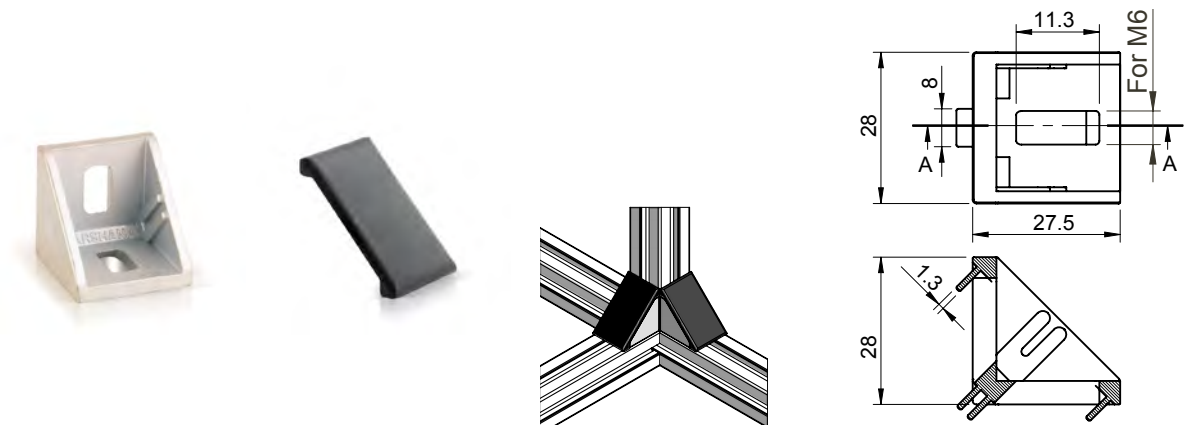

Accessories for Aluminium Sections

Right Angle Bracket

Product Code	Material	Finish	Description
AF2W-20	Zinc	Raw	2 Way Joint
For Aluminium Section 20x20			

Product Code	Material	Finish	Description
AF2W-30	Zinc	Raw	2 Way Joint
For Aluminium Section 30x30			

Product Code	Material	Finish	Description
AF2W-30S	Zinc	Raw	2 Way Joint
For Aluminium Section 30x30			

Accessories for Aluminium Sections

Right Angle Bracket

Product Code	Material	Finish	Description
AF2W-30B	Zinc	Raw	2 Way Joint
AF2WC-30B	Zinc + Polyamide	-	2 Way Joint with Cap
Caps will not be sold separately			
For Aluminium Section 30x30			