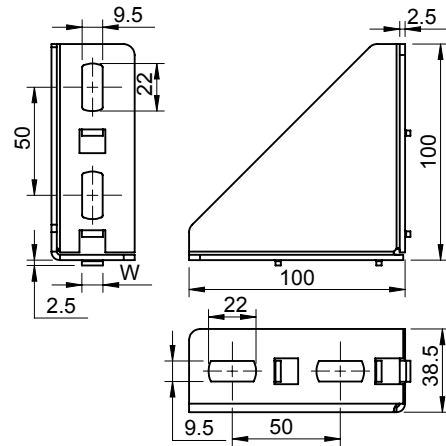

Accessories for Aluminium Sections

Angular Bracket

Product Code	Material	Finish	W	Description
AF2WM1-40-10-PC	MS	Black PC	9.8	2 Way Joint
AF2WM1-40-10-SPC	MS	SPC	9.8	2 Way Joint
AF2WM1-40-8-PC	MS	Black PC	7.8	2 Way Joint
AF2WM1-40-8-SPC	MS	SPC	7.8	2 Way Joint