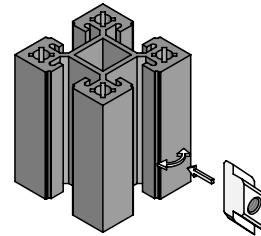

Product Code	Material	M	Finish	Description
AP9M-40-M6	MS	M6	Blue Zinc	Rhombus Plug
AP9M-40-M8	MS	M8	Blue Zinc	Rhombus Plug

For Aluminium Section 40x40