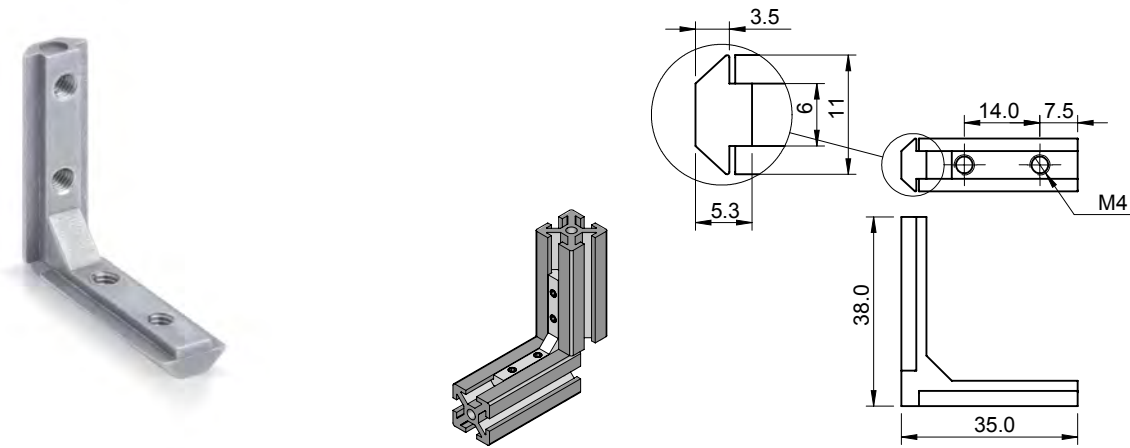

Accessories for Aluminium Sections

Blind Bracket

Product Code	Material	Finish	Description
AFI-3320D	Zinc	Raw	2 Way Joint
For Aluminium Section 20x20