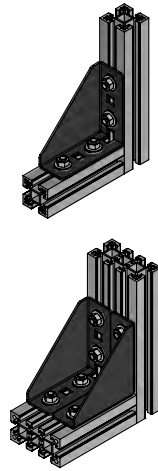

Accessories for Aluminium Sections

Angular Bracket

Product Code	Material	Finish	W	Description
AF2WM1-40-10-PC	MS	Black PC	9.8	2 Way Joint
AF2WM1-40-10-SPC	MS	SPC	9.8	2 Way Joint
AF2WM1-40-8-PC	MS	Black PC	7.8	2 Way Joint
AF2WM1-40-8-SPC	MS	SPC	7.8	2 Way Joint