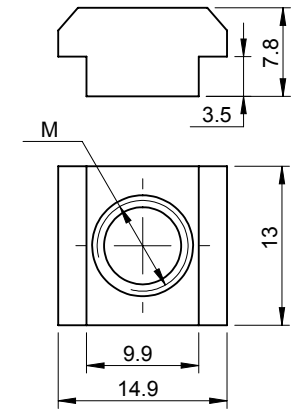

Accessories for Aluminium Sections

Hammer Nut

Product Code	Material	M	Finish	Description
AP5M-M5	MS	M5	Raw	Hammer Nut
AP5M-M6	MS	M6	Raw	Hammer Nut
AP5M-M8	MS	M8	Raw	Hammer Nut

For Aluminium Section 40x40