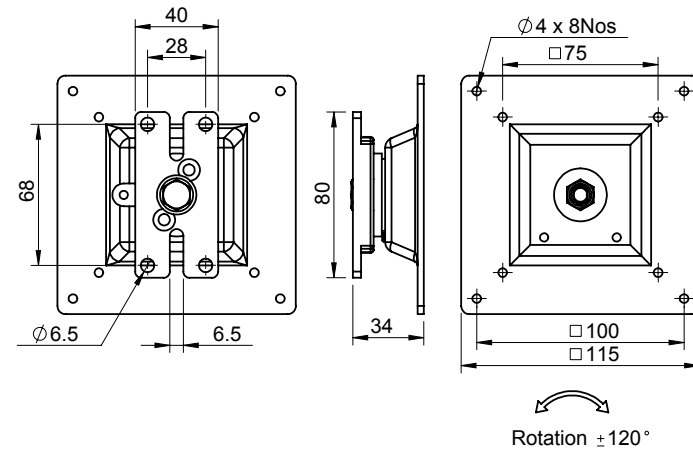

Accessories for Aluminium Sections

Monitor Accessories

Product Code	Material	Finish	Description
DFMV-4080-DC115	Zinc + MS	Black PC	Flexible Mount