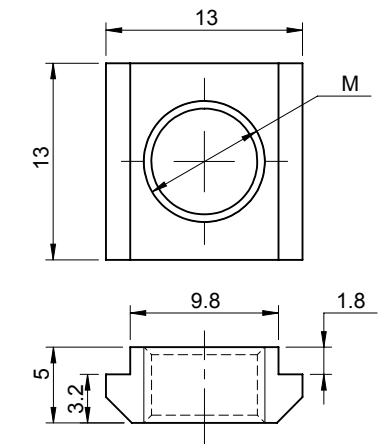

Accessories for Aluminium Sections

Hammer Nut

Product Code	Material	M	Finish	Description
AP11M-M6	MS	M6	Blue Zinc	Hammer Nut
AP11M-M8	MS	M8	Blue Zinc	Hammer Nut

For Aluminium Section 40x40