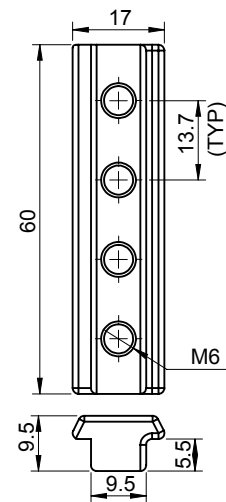

Accessories for Aluminium Sections

Straight Joint

Product Code	Material	Finish	Description
AFE-30D	Zinc	Raw	Straight Joint
For Aluminium Section 40x40			

Product Code	Material	Finish	Description
AFE-3320D	Zinc	Raw	Straight Joint
For Aluminium Section 20x20			

Accessories for Aluminium Sections

Right Angle Bracket

Product Code	Material	Finish	Description
AF2W-20	Zinc	Raw	2 Way Joint
For Aluminium Section 20x20			

Product Code	Material	Finish	Description
AF2W-30	Zinc	Raw	2 Way Joint
For Aluminium Section 30x30			