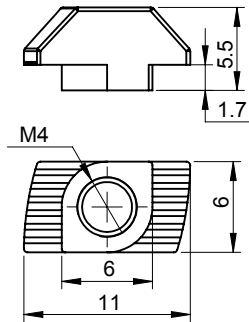

For Aluminium Section 45x45

Product Code	Material	M	Finish	Description
AP2-M4	Zinc	M4	Raw	Hammer Nut
AP2-M5	Zinc	M5	Raw	Hammer Nut
AP2-M6	Zinc	M6	Raw	Hammer Nut

For Aluminium Section 30x30

Product Code	Material	M	Finish	Description
AP3-M4	Zinc	M4	Raw	Hammer Nut
AP3-M5	Zinc	M5	Raw	Hammer Nut
AP3-M6	Zinc	M6	Raw	Hammer Nut
AP3-M8	Zinc	M8	Raw	Hammer Nut

For Aluminium Section 40x40

Accessories for Aluminium Sections

Hammer Nut

Product Code	Material	M	Finish	Description
AP4-M4	Zinc	M4	Raw	Hammer Nut

For Aluminium Section 20x20

Product Code	Material	M	Finish	Description
AP5-M4	Zinc	M4	Raw	Hammer Nut