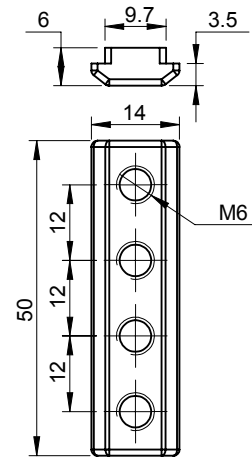

Accessories for Aluminium Sections

Straight Joint

Product Code	Material	Finish	Description
AFE-30D	Zinc	Raw	Straight Joint
For Aluminium Section 40x40