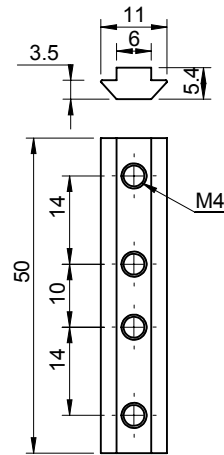

Product Code	Material	Finish	Description
AFE-3320D	Zinc	Raw	Straight Joint
For Aluminium Section 20x20