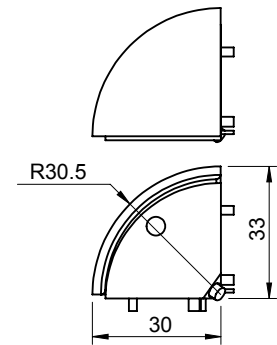

Product Code	Material	Finish	Description
DFTA-30	Zinc	Raw	Radial Corner Joint
DFTAC-30	Zinc + Polyamide	-	Radial Corner Joint with Cap
Caps will not be sold separately			
For Aluminium Section 30x30