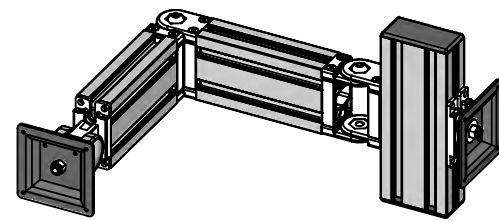

Application view