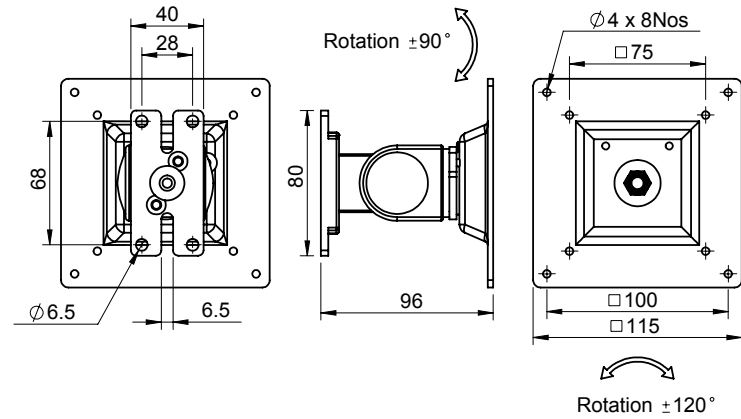

Product Code	Material	Finish	Description
DFMR-4080-DC115	Zinc + MS	Black PC	Flexible Mount