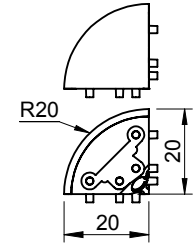

Accessories for Aluminium Sections

Radial Corner Joint

Product Code	Material	Finish	Description
DFTA-20	Zinc	Raw	Radial Corner Joint
DFTAC-20	Zinc + Polyamide	-	Radial Corner Joint with Cap
Caps will not be sold separately			
For Aluminium Section 20x20