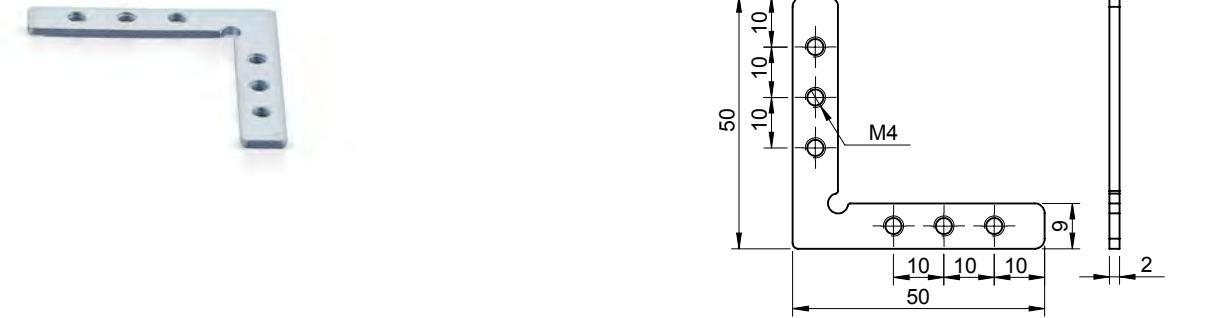

Product Code	Material	Finish	Description
AMF-20-9	MS	Blue Zinc	2 Way Joint
For Aluminium Section 20x20