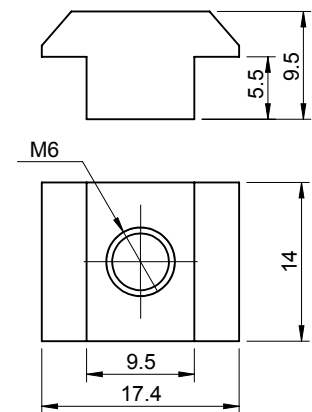

Product Code	Material	M	Finish	Description
AP5-M5	Zinc	M5	Raw	Hammer Nut
AP5-M6	Zinc	M6	Raw	Hammer Nut
AP5-M8	Zinc	M8	Raw	Hammer Nut

For Aluminium Section 40x40