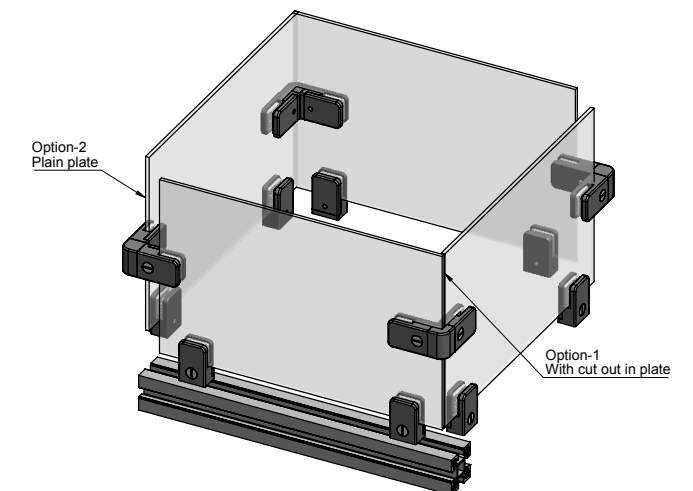

Accessories for Aluminium Sections

Angular Bracket

Product Code	Material	Finish	Description
DZPH-4	Zinc	Black PC	Holder
DZPH-6	Zinc	Black PC	Holder
DZPH-8	Zinc	Black PC	Holder

Product Code	Material	Finish	Description
DZPHC-4	Zinc	Black PC	Corner Holder
DZPHC-6	Zinc	Black PC	Corner Holder
DZPHC-8	Zinc	Black PC	Corner Holder