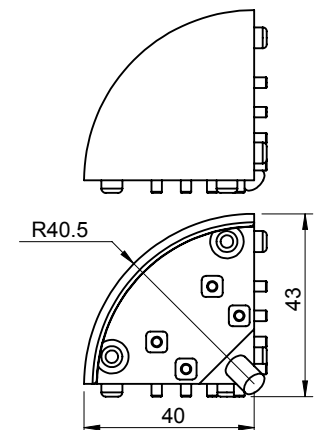

Product Code	Material	Finish	Description
DFTA-40	Zinc	Raw	Radial Corner Joint
DFTAC-40	Zinc + Polyamide	-	Radial Corner Joint with Cap
Caps will not be sold separately			
For Aluminium Section 40x40