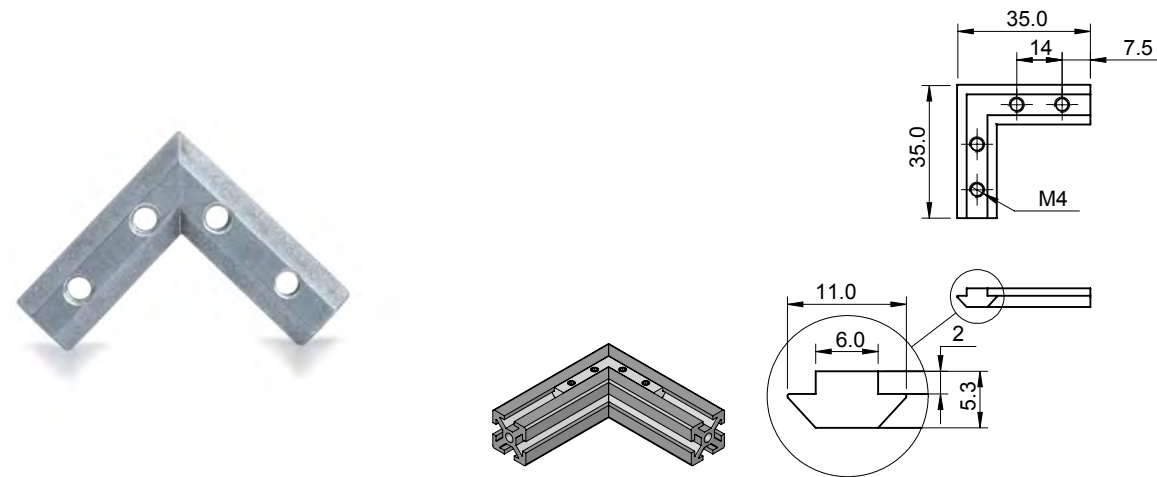

For Aluminium Section 40x40

Accessories for Aluminium Sections

Blind Bracket

Product Code	Material	Finish	Description
AFI-3320D	Zinc	Raw	2 Way Joint
For Aluminium Section 20x20			

Product Code	Material	Finish	Description
AFO-3320D	Zinc	Raw	2 Way Joint
For Aluminium Section 20x20			