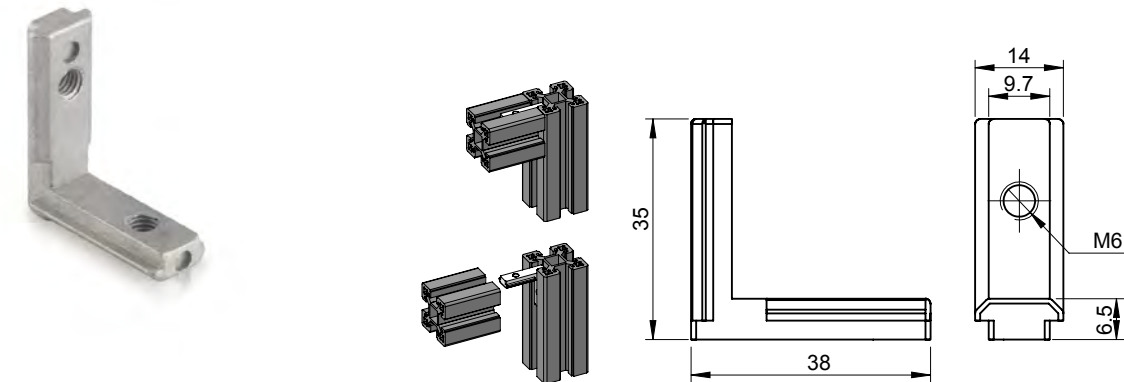

Accessories for Aluminium Sections

Blind Bracket

Product Code	Material	Finish	Description
AFI-3330D/10	Zinc	Raw	2 Way Joint
For Aluminium Section 30x30 & 40x40			

Product Code	Material	Finish	Description
AFO-3330D/10	Zinc	Raw	2 Way Joint
For Aluminium Section 30x30 & 40x40			