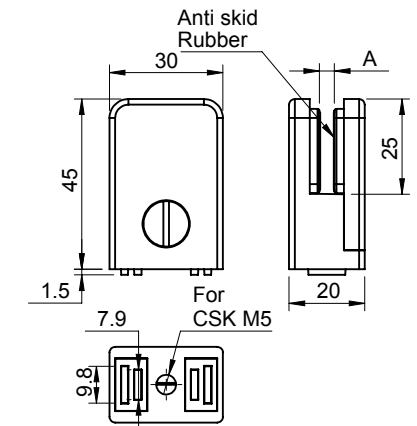

Accessories for Aluminium Sections

Angular Bracket

Product Code	Material	Finish	Description
DZPH-4	Zinc	Black PC	Holder
DZPH-6	Zinc	Black PC	Holder
DZPH-8	Zinc	Black PC	Holder