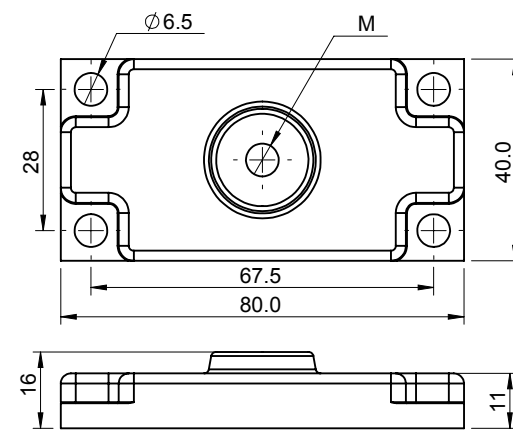

Product Code	Material	M	Finish	Description
ALB2-M8	Zinc	M8	Raw	Base Plate
ALB2-M10	Zinc	M10	Raw	Base Plate
ALB2-M12	Zinc	M12	Raw	Base Plate