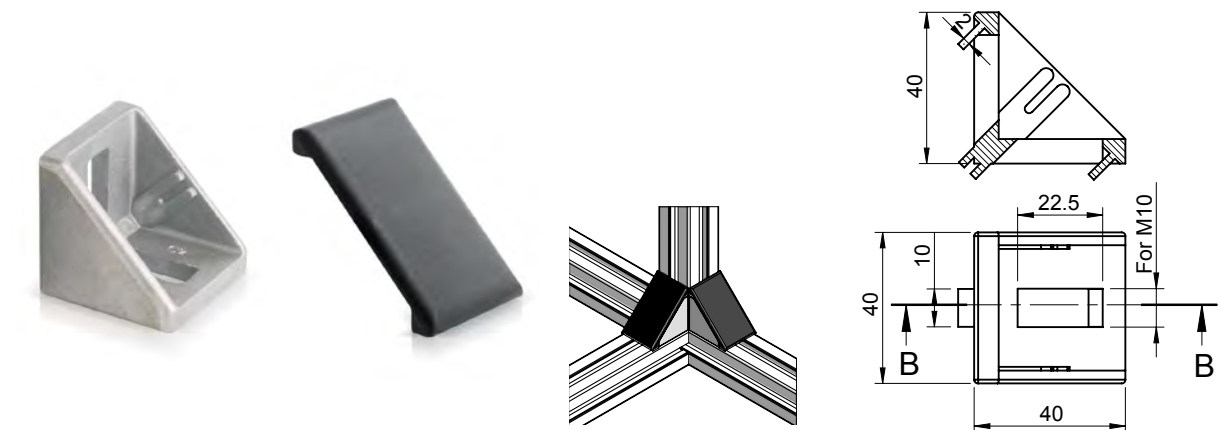

Product Code	Material	Finish	Description
ALF2W-40	Aluminium	Raw	2 Way Joint
AF2WC-40-C	Aluminium + Polyamide	-	2 Way Joint with Cap
Caps will not be sold separately			
For Aluminium Section 40x40 & 45x45