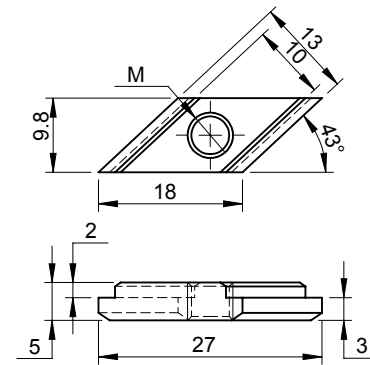

Product Code	Material	M	Finish	Description
AP8-M8	Zinc	M8	Raw	Hammer Nut

For Aluminium Section 40x40

Accessories for Aluminium Sections

Hammer Nut

Product Code	Material	M	Finish	Description
AP9M-30-M6	MS	M6	Blue Zinc	Rhombus Plug
AP9M-30-M8	MS	M8	Blue Zinc	Rhombus Plug