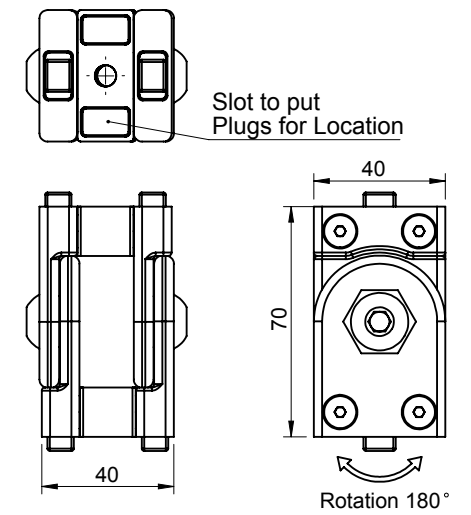

Application View			Application View		
DFMV-4080	DFMR-4080	DFP-4080	DFMV-4080-DC115	DFMR-4080-DC115	DFP-4080

Accessories for Aluminium Sections

Pivot Joint

Product Code	Material	Finish
DFP-4040	Zinc	Raw

Product Code	Material	Finish
DFP-4080	Zinc	Raw