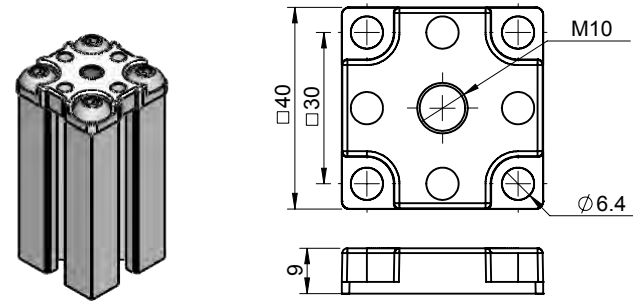

Accessories for Aluminium Sections

Base

Product Code	Material	M	Finish	Description
ALB5-M10	Zinc	M10	Raw	Base Plate