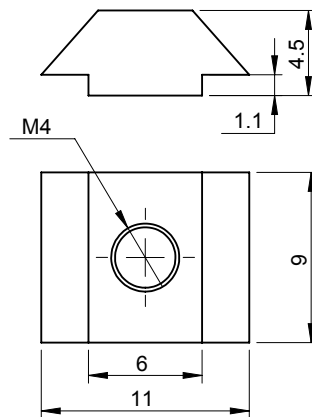

For Aluminium Section 40x40

Accessories for Aluminium Sections

Hammer Nut

Product Code	Material	M	Finish	Description
AP4-M4	Zinc	M4	Raw	Hammer Nut

For Aluminium Section 20x20

Product Code	Material	M	Finish	Description
AP5-M4	Zinc	M4	Raw	Hammer Nut