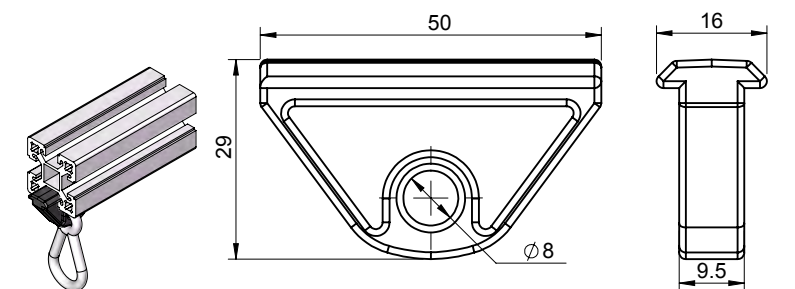

Accessories for Aluminium Sections

Standard Accessories

Product Code	Material	Description
ACH-5	Polyamide	Cable Binder

Product Code	Material	Finish	Description
ARH-8	Zinc	Raw	Mounting Adaptor-Roller

Product Code	Material	Description
ASH-10	Polyamide	Suspended Glider