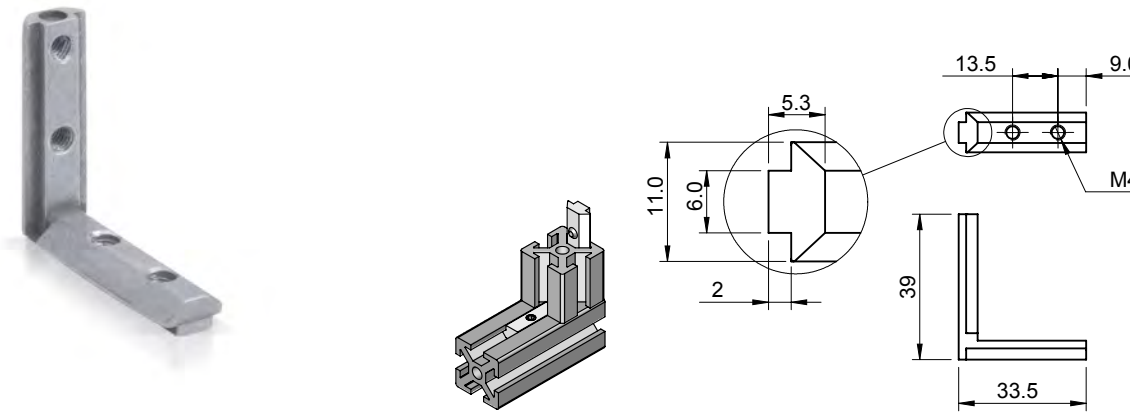

For Aluminium Section 40x40

Accessories for Aluminium Sections

Hammer Screw

Product Code	Material	M	Finish	Description
AP15MS-M8X20	MS	M8	Blue Zinc	Hammer Bolt

For Aluminium Section 30x30

Product Code	Material	M	Finish	Description
AP16MS-M8X20	MS	M8	Blue Zinc	Hammer Bolt

For Aluminium Section 40x40

Accessories for Aluminium Sections

Blind Bracket

Product Code	Material	Finish	Description
AFI-3320D	Zinc	Raw	2 Way Joint
For Aluminium Section 20x20			

Product Code	Material	Finish	Description
AFO-3320D	Zinc	Raw	2 Way Joint
For Aluminium Section 20x20			