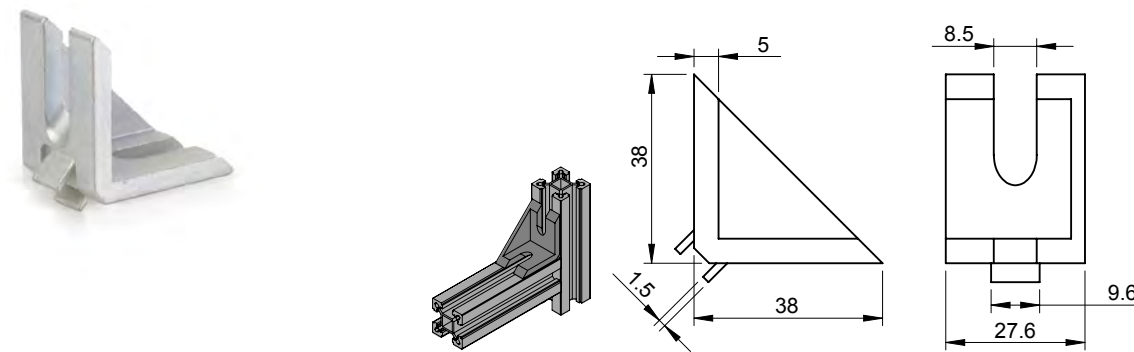

Product Code	Material	Finish	Description
AFE-4045	Zinc	Raw	Straight Joint
For Aluminium Section 40x40 & 45x45			

Accessories for Aluminium Sections

Flexible Joint

Product Code	Material	Finish	Description
ACFJ-40	Zinc	Blue Zinc	Flexible Joint
For Aluminium Section 40x40			

Accessories for Aluminium Sections

Right Angle Bracket

Product Code	Material	Finish	Description
AF2W-20	Zinc	Raw	2 Way Joint
For Aluminium Section 20x20			

Product Code	Material	Finish	Description
AF2W-30	Zinc	Raw	2 Way Joint
For Aluminium Section 30x30			