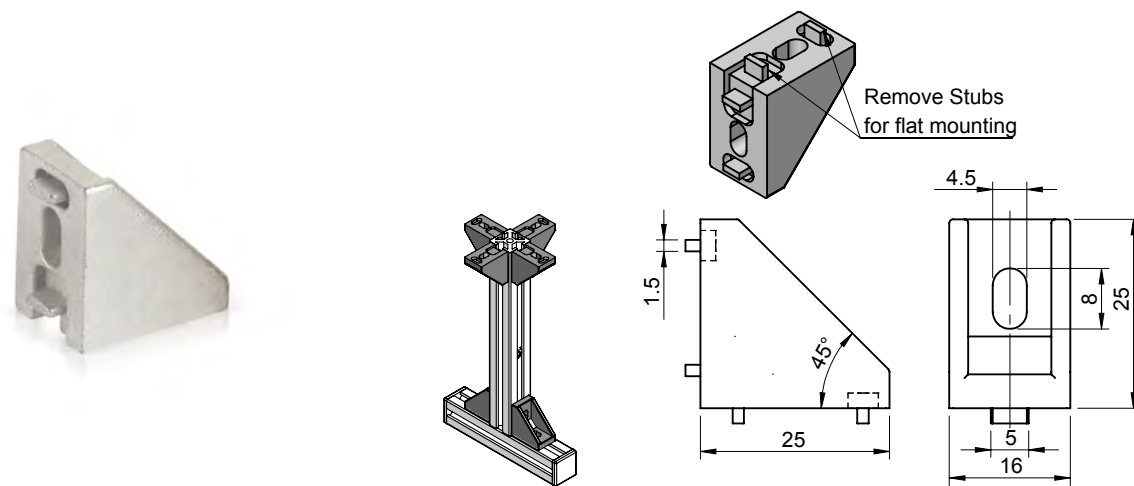

Accessories for Aluminium Sections

Straight Joint

Product Code	Material	Finish	Description
AFE-30D	Zinc	Raw	Straight Joint
For Aluminium Section 40x40			

Product Code	Material	Finish	Description
AFE-3320D	Zinc	Raw	Straight Joint
For Aluminium Section 20x20			

Product Code	Material	Finish	Description
AFE-4045	Zinc	Raw	Straight Joint
For Aluminium Section 40x40 & 45x45			

Accessories for Aluminium Sections

Flexible Joint

Product Code	Material	Finish	Description
ACFJ-40	Zinc	Blue Zinc	Flexible Joint
For Aluminium Section 40x40			

Accessories for Aluminium Sections

Right Angle Bracket

Product Code	Material	Finish	Description
AF2W-20	Zinc	Raw	2 Way Joint
For Aluminium Section 20x20			

Product Code	Material	Finish	Description
AF2W-30	Zinc	Raw	2 Way Joint
For Aluminium Section 30x30			

Product Code	Material	Finish	Description
AF2W-30S	Zinc	Raw	2 Way Joint
For Aluminium Section 30x30			

Accessories for Aluminium Sections

Right Angle Bracket

Product Code	Material	Finish	Description
AF2W-30B	Zinc	Raw	2 Way Joint
AF2WC-30B	Zinc + Polyamide	-	2 Way Joint with Cap
Caps will not be sold separately			
For Aluminium Section 30x30			