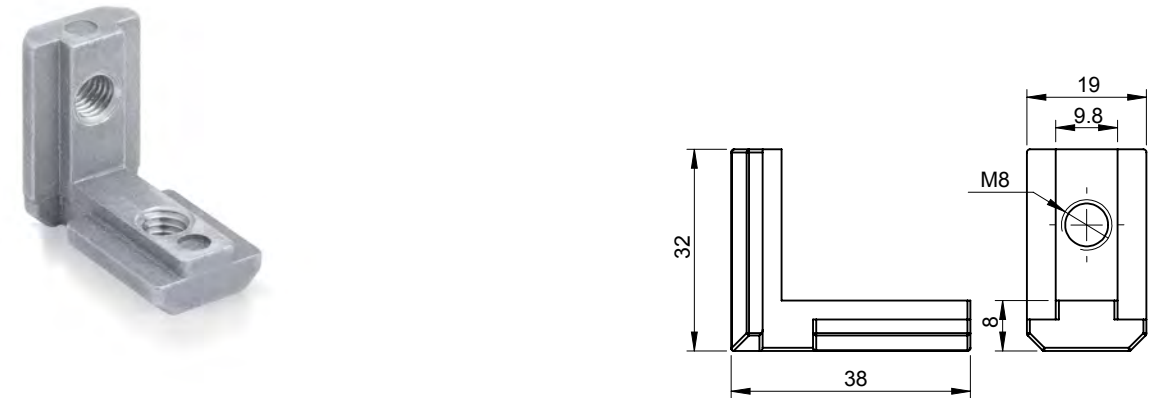

Accessories for Aluminium Sections

Blind Bracket

Product Code	Material	Finish	Description
AFI-3330D/10	Zinc	Raw	2 Way Joint
For Aluminium Section 30x30 & 40x40			

Product Code	Material	Finish	Description
AFO-3330D/10	Zinc	Raw	2 Way Joint
For Aluminium Section 30x30 & 40x40			

Product Code	Material	Finish	Description
AFI-3040	Zinc	Raw	2 Way Joint
For Aluminium Section 30x30, 40x40 & 45x45			

Accessories for Aluminium Sections

Blind Bracket

Product Code	Material	Finish	Description
AFO-3040	Zinc	Raw	2 Way Joint
For Aluminium Section 30x30, 40x40 & 45x45			