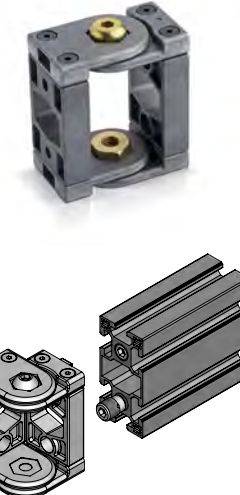

Application View			Application View		
DFMV-4080	DFMR-4080	DFP-4080	DFMV-4080-DC115	DFMR-4080-DC115	DFP-4080

Accessories for Aluminium Sections

Pivot Joint

Product Code	Material	Finish
DFP-4040	Zinc	Raw

Product Code	Material	Finish
DFP-4080	Zinc	Raw