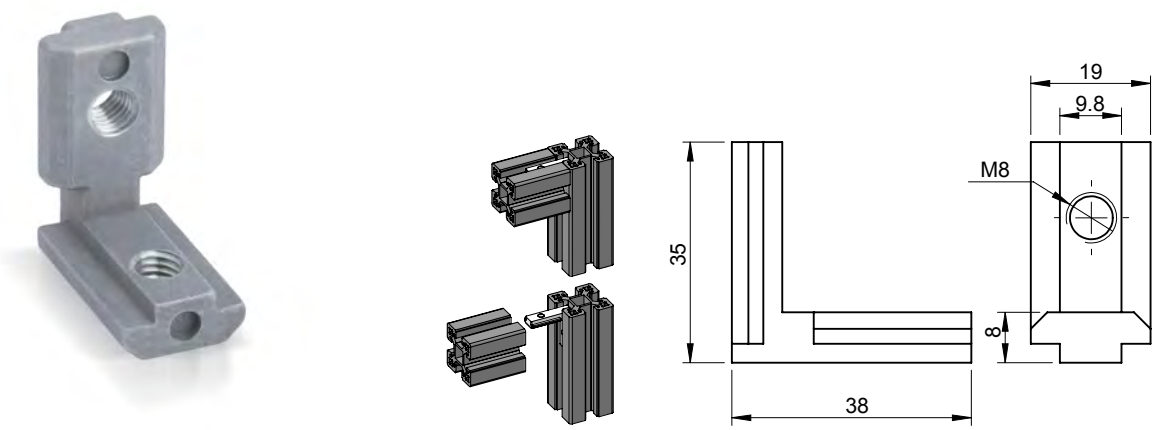

Product Code	Material	Finish	Description
AFO-3340D	Zinc	Raw	2 Way Joint
For Aluminium Section 40x40