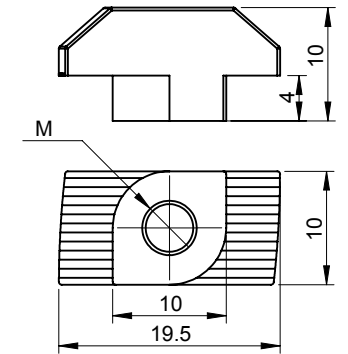

Accessories for Aluminium Sections

Hammer Nut

Product Code	Material	M	Finish	Description
AP1-M4	Zinc	M4	Raw	Hammer Nut
AP1-M5	Zinc	M5	Raw	Hammer Nut
AP1-M6	Zinc	M6	Raw	Hammer Nut
AP1-M8	Zinc	M8	Raw	Hammer Nut

For Aluminium Section 45x45