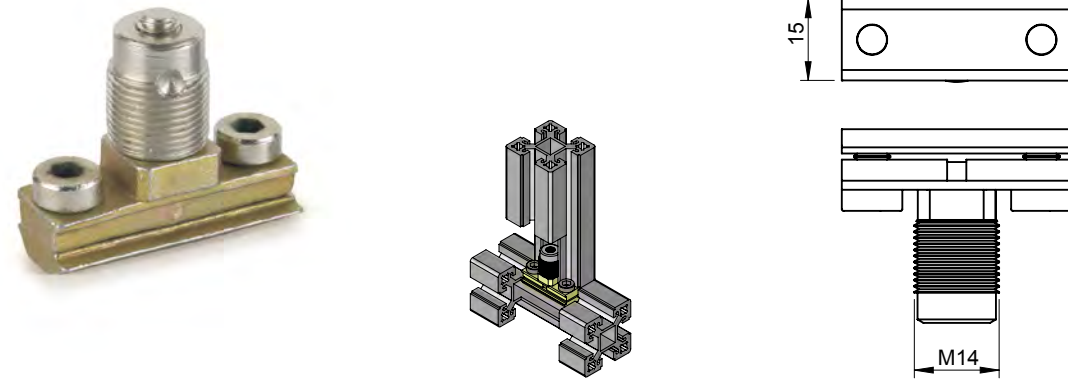

Product Code	Material	Finish	Description
AFR-40P	MS	Yellow Zinc	Heavy Duty Joint
For Aluminium Section 30x30