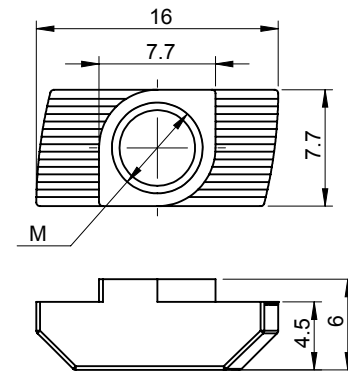

Accessories for Aluminium Sections

Hammer Nut

Product Code	Material	M	Finish	Description
AP15M-M5	MS	M5	Blue Zinc	Hammer Nut
AP15M-M6	MS	M6	Blue Zinc	Hammer Nut

For Aluminium Section 30x30