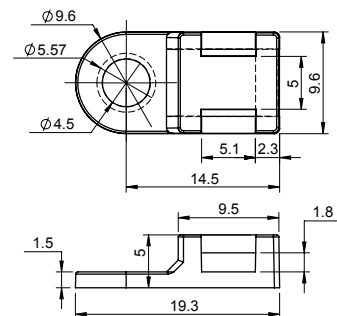

Product Code	Material	Description
DSCH	Polyamide	-

HANDLES
LOCKS
LATCHES
CONVEYOR COMPONENTS
CANOPY
THREE POINT
HINGES
SUPPORT ARM
CABLE MANAGEMENT
GASKET
ACCESSORIES
ALUMINIUM
SYSTEM SECTIONS

**OUTLINE YOUR NEEDS,
WE WILL DO THE REST**

All rights reserved in favour of
Darshana Industries Pvt. Ltd.
©2020