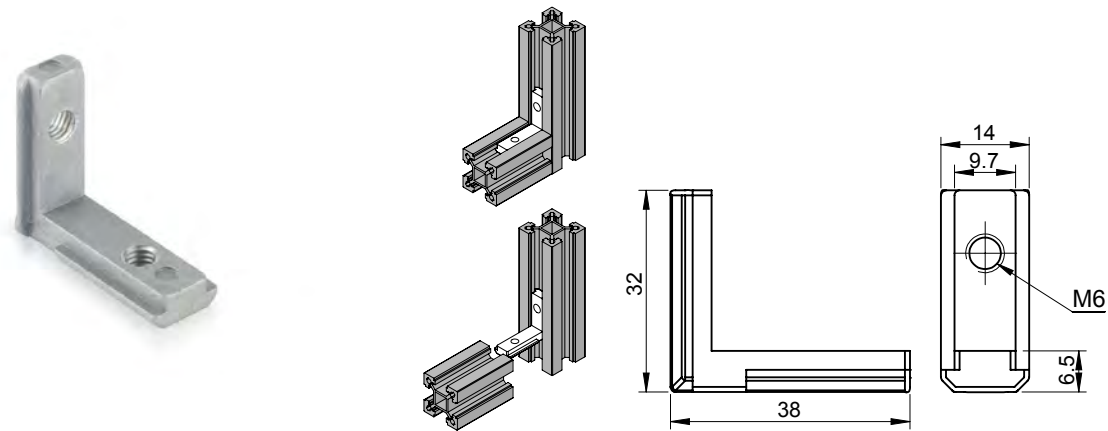

Accessories for Aluminium Sections

Blind Bracket

Product Code	Material	Finish	Description
AFI-3330D/10	Zinc	Raw	2 Way Joint
For Aluminium Section 30x30 & 40x40