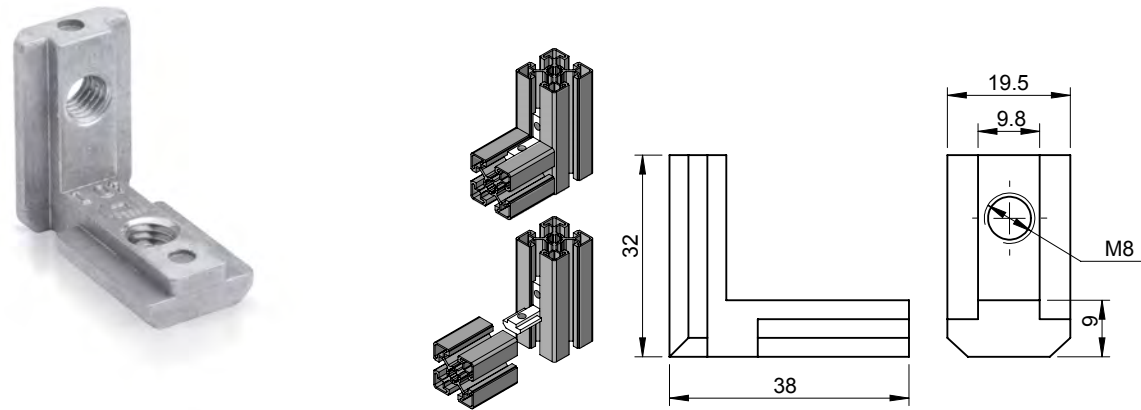

Accessories for Aluminium Sections

Blind Bracket

Product Code	Material	Finish	Description
AFI-3345D	Zinc	Raw	2 Way Joint
For Aluminium Section 45x45