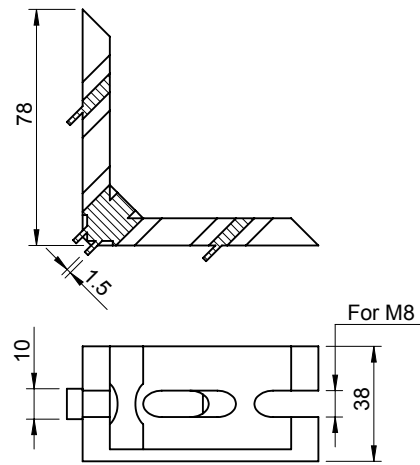

Product Code	Material	Finish	Description
AF2W-30S	Zinc	Raw	2 Way Joint
For Aluminium Section 30x30			

Accessories for Aluminium Sections

Right Angle Bracket

Product Code	Material	Finish	Description
AF2W-30B	Zinc	Raw	2 Way Joint
AF2WC-30B	Zinc + Polyamide	-	2 Way Joint with Cap
Caps will not be sold separately			
For Aluminium Section 30x30			

Product Code	Material	Finish	Description
AF2W-40	Zinc	Raw	2 Way Joint
AF2WC-40-C	Zinc + Polyamide	-	2 Way Joint with Cap
Caps will not be sold separately			
For Aluminium Section 40x40 & 45x45			

Product Code	Material	Finish	Description
ALF2W-40	Aluminium	Raw	2 Way Joint
AF2WC-40-C	Aluminium + Polyamide	-	2 Way Joint with Cap
Caps will not be sold separately			
For Aluminium Section 40x40 & 45x45			

Accessories for Aluminium Sections

Right Angle Bracket

Product Code	Material	Finish	Description
ALF2W-45	Aluminium	Raw	2 Way Joint
For Aluminium Section 45x45			

Product Code	Material	Finish	Description
AF2W-80	Zinc	Raw	2 Way Joint
For Aluminium Section 80x40			