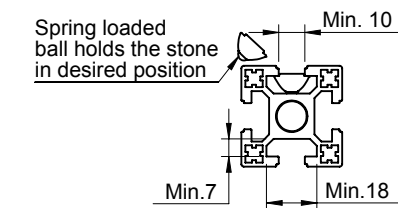

Product Code	Material	M	Finish	Description
AP6-M6	Zinc	M6	Blue Zinc	Stay Plug
AP6-M8	Zinc	M8	Blue Zinc	Stay Plug