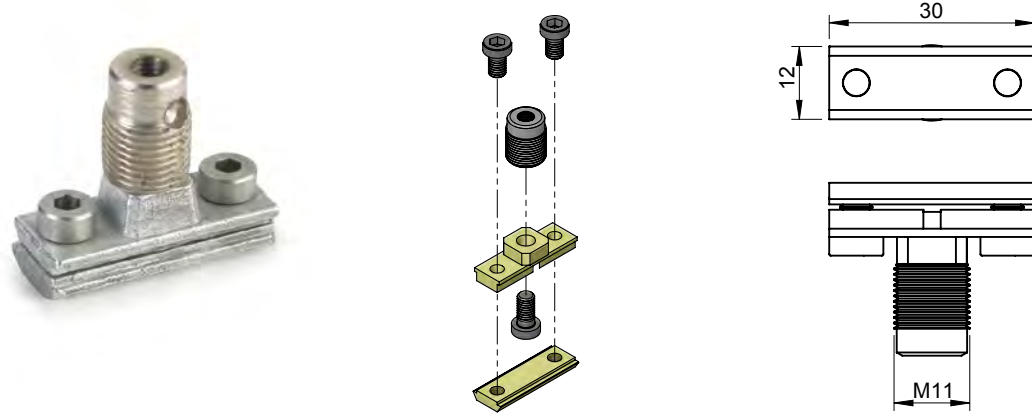

Accessories for Aluminium Sections

Heavy Duty Joint

Product Code	Material	Finish	Description
AFR-30P	MS	Yellow Zinc	Heavy Duty Joint
For Aluminium Section 30x30