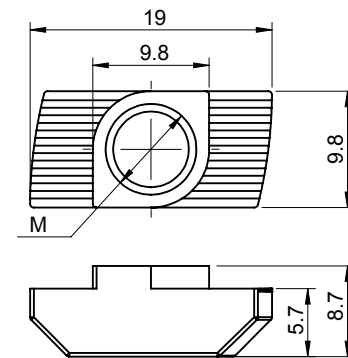

Product Code	Material	M	Finish	Description
AP16M-M6	MS	M6	Blue Zinc	Hammer Nut
AP16M-M8	MS	M8	Blue Zinc	Hammer Nut

For Aluminium Section 40x40