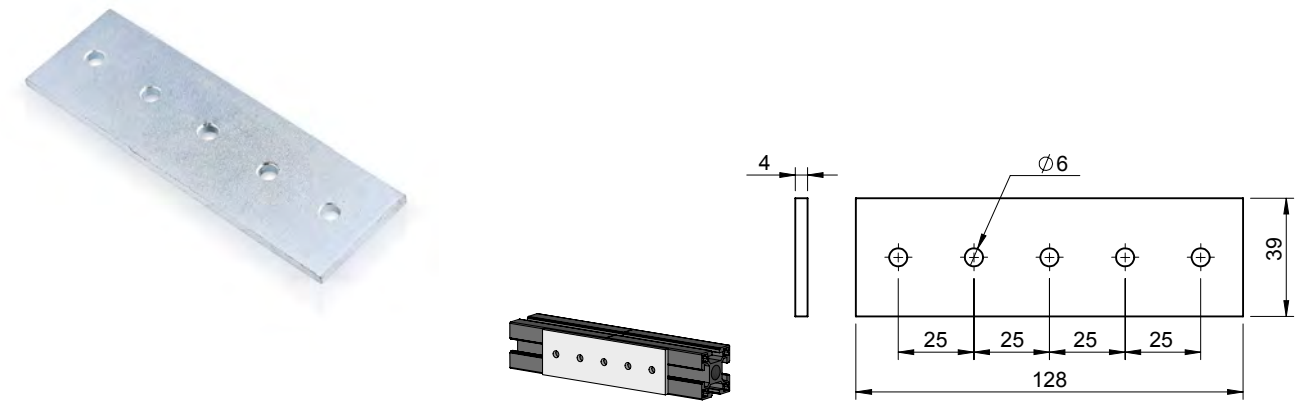

Accessories for Aluminium Sections

Steel Bracket

Product Code	Material	Finish	Description
DP-40ST	MS	Blue Zinc	St. Plate