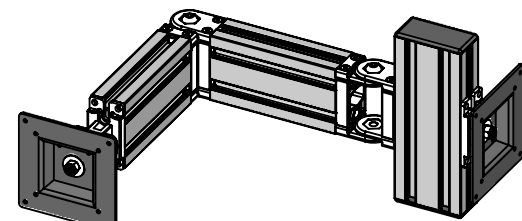

Application view

Application View			Application View		
DFMV-4080	DFMR-4080	DFP-4080	DFMV-4080-DC115	DFMR-4080-DC115	DFP-4080