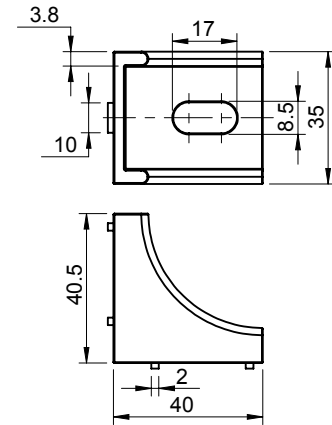

Accessories for Aluminium Sections

Right Angle Bracket

Product Code	Material	Finish	Description
ALF2W-45	Aluminium	Raw	2 Way Joint
For Aluminium Section 45x45