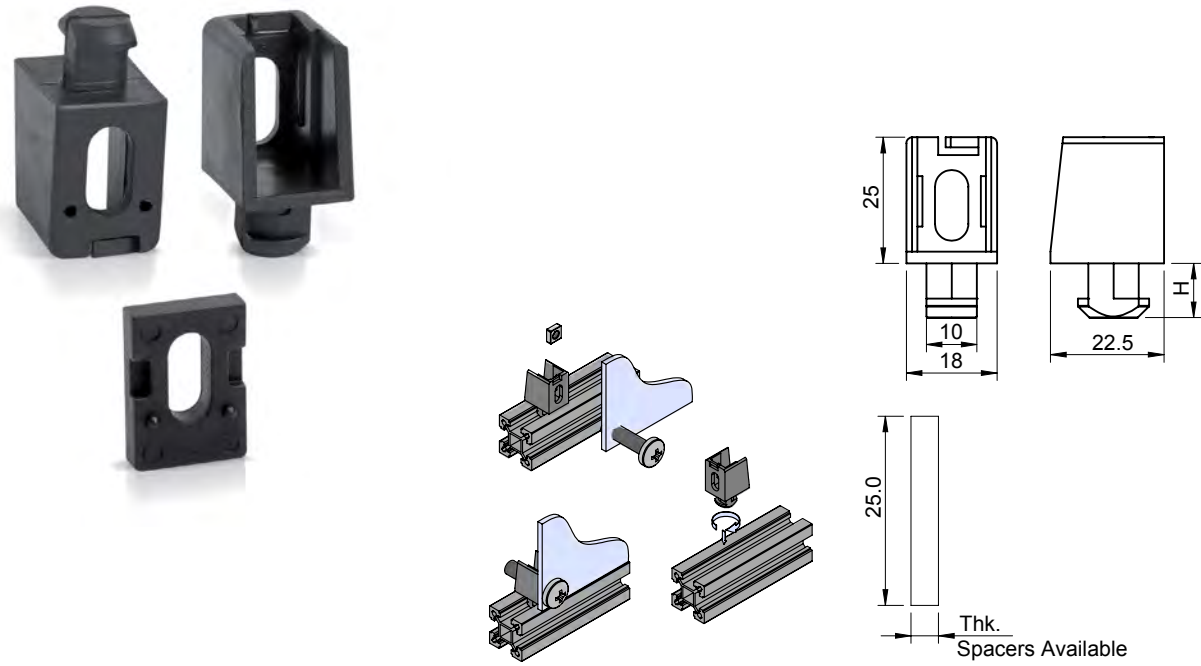

Accessories for Aluminium Sections

Standard Accessories

Product Code	Material	H	Thk.	Description
APM-30-M6	Polyamide	8	-	Panel Mount
APM-40-M6	Polyamide	9	-	Panel Mount
APMS-3	Polyamide	-	3	Spacers
APMS-5	Polyamide	-	5	Spacers

Product Code	Material	Description
DSCH	Polyamide	-

HANDLES
LOCKS
LATCHES
CONVEYOR COMPONENTS
CANOPY
THREE POINT
HINGES
SUPPORT ARM
CABLE MANAGEMENT
GASKET
ACCESSORIES
ALUMINIUM
SYSTEM SECTIONS

**OUTLINE YOUR NEEDS,
WE WILL DO THE REST**

All rights reserved in favour of
Darshana Industries Pvt. Ltd.
©2020