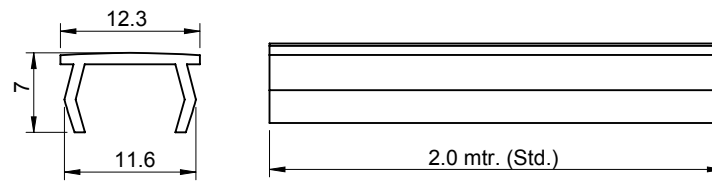

Product Code	Material	Description
DPA5-10-Black	PVC	Profile cover
DPA5-10-Blue	PVC	Profile cover
DPA5-10-Gray	PVC	Profile cover