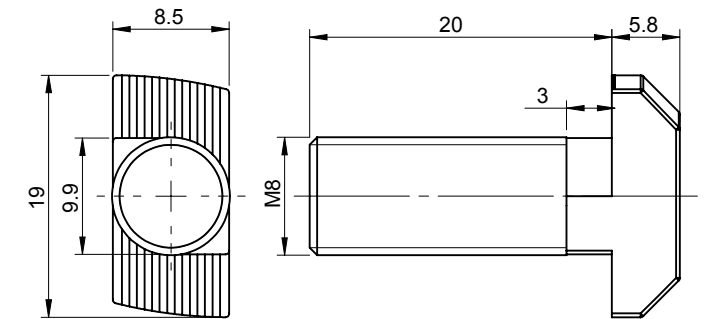

For Aluminium Section 40x40

Accessories for Aluminium Sections

Hammer Screw

Product Code	Material	M	Finish	Description
AP15MS-M8X20	MS	M8	Blue Zinc	Hammer Bolt

For Aluminium Section 30x30

Product Code	Material	M	Finish	Description
AP16MS-M8X20	MS	M8	Blue Zinc	Hammer Bolt