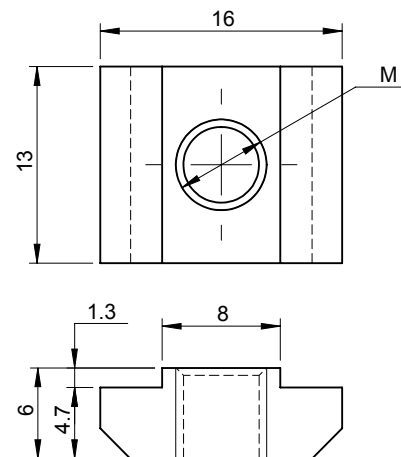

Product Code	Material	M	Finish	Description
AP10M-M6	MS	M6	Blue Zinc	Hammer Nut
AP10M-M8	MS	M8	Blue Zinc	Hammer Nut