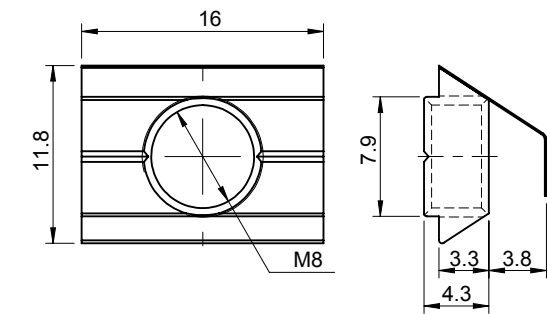

Product Code	Material	Finish	Description
APC12M-M8	MS	Blue Zinc	Hammer Nut

For Aluminium Section 40x40