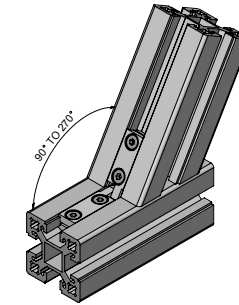

Accessories for Aluminium Sections

Flexible Joint

Product Code	Material	Finish	Description
ACFJ-40	Zinc	Blue Zinc	Flexible Joint
For Aluminium Section 40x40