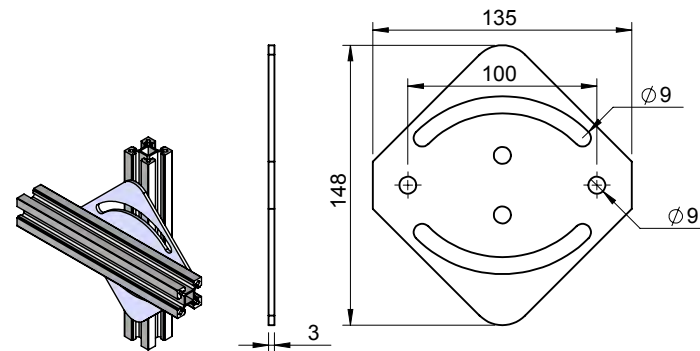

Product Code	Material	Finish	Description
ATAD	MS	Yellow Zinc	Tilt Adjuster