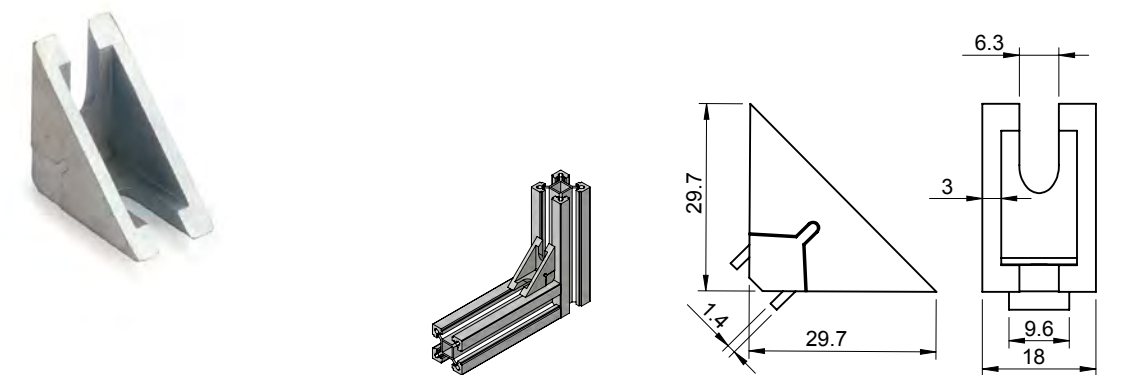

Accessories for Aluminium Sections

Right Angle Bracket

Product Code	Material	Finish	Description
AF2W-20	Zinc	Raw	2 Way Joint
For Aluminium Section 20x20			

Product Code	Material	Finish	Description
AF2W-30	Zinc	Raw	2 Way Joint
For Aluminium Section 30x30			

Product Code	Material	Finish	Description
AF2W-30S	Zinc	Raw	2 Way Joint
For Aluminium Section 30x30			

Accessories for Aluminium Sections

Right Angle Bracket

Product Code	Material	Finish	Description
AF2W-30B	Zinc	Raw	2 Way Joint
AF2WC-30B	Zinc + Polyamide	-	2 Way Joint with Cap
Caps will not be sold separately			
For Aluminium Section 30x30			