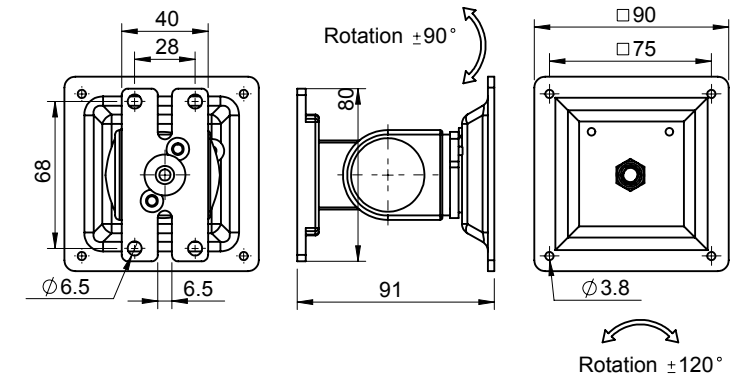

Product Code	Material	Finish	Description
DFMR-4080	Zinc + MS	Black PC	Flexible Mount