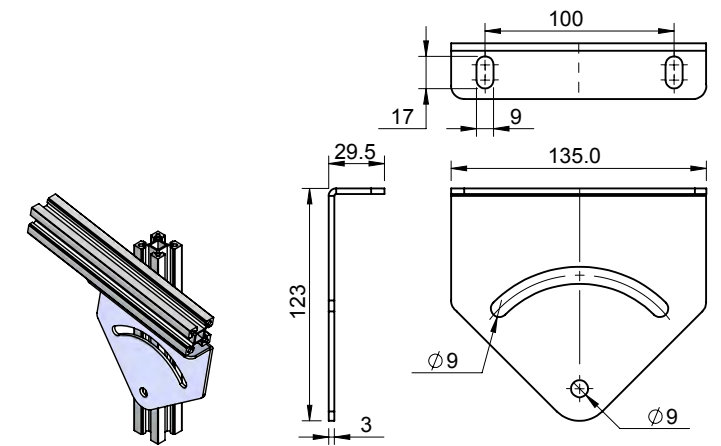

Accessories for Aluminium Sections

Angular Bracket

Product Code	Material	Finish	Description
ATAB-30	MS	Yellow Zinc	Tilt Adjuster