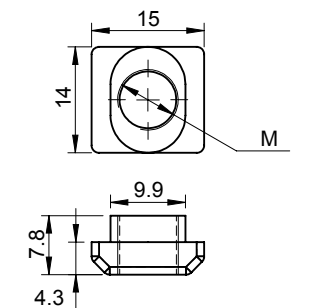

Hammer Nut

Product Code	Material	M	Finish	Description
AP5M-M5	MS	M5	Raw	Hammer Nut
AP5M-M6	MS	M6	Raw	Hammer Nut
AP5M-M8	MS	M8	Raw	Hammer Nut

For Aluminium Section 40x40

Product Code	Material	M	Finish	Description
AP6-M6	Zinc	M6	Blue Zinc	Stay Plug
AP6-M8	Zinc	M8	Blue Zinc	Stay Plug