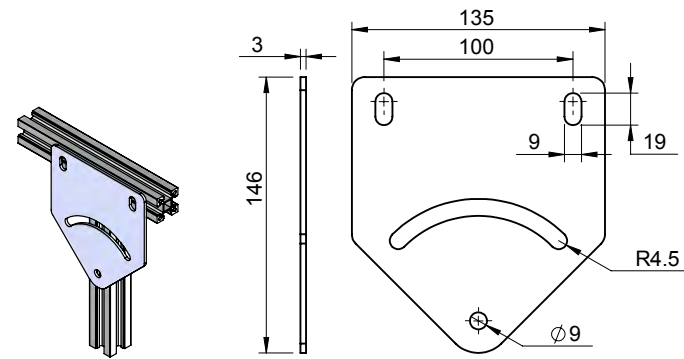

Accessories for Aluminium Sections

Angular Bracket

Product Code	Material	Finish	Description
ATAC	MS	Yellow Zinc	Tilt Adjuster