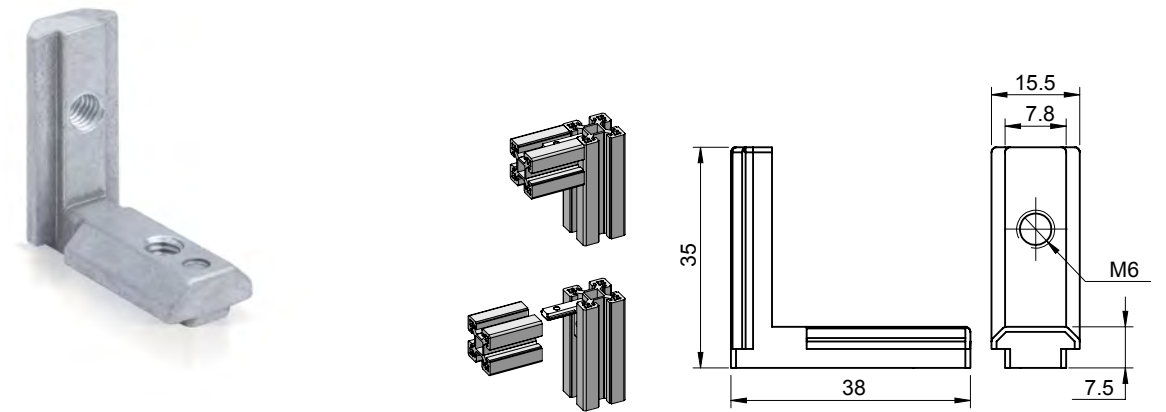

Product Code	Material	Finish	Description
AFO-3330D	Zinc	Raw	2 Way Joint
For Aluminium Section 30x30