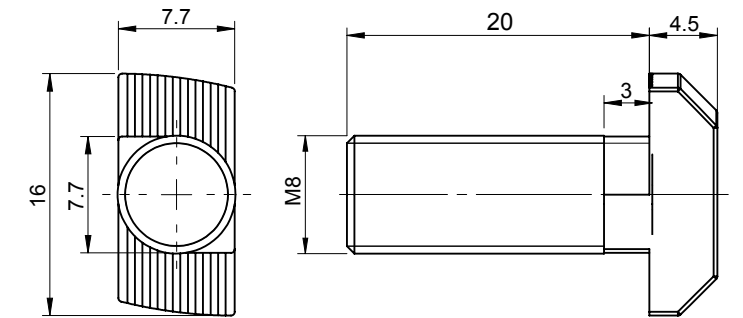

For Aluminium Section 40x40

Accessories for Aluminium Sections

Hammer Screw

Product Code	Material	M	Finish	Description
AP15MS-M8X20	MS	M8	Blue Zinc	Hammer Bolt

For Aluminium Section 30x30

Product Code	Material	M	Finish	Description
AP16MS-M8X20	MS	M8	Blue Zinc	Hammer Bolt