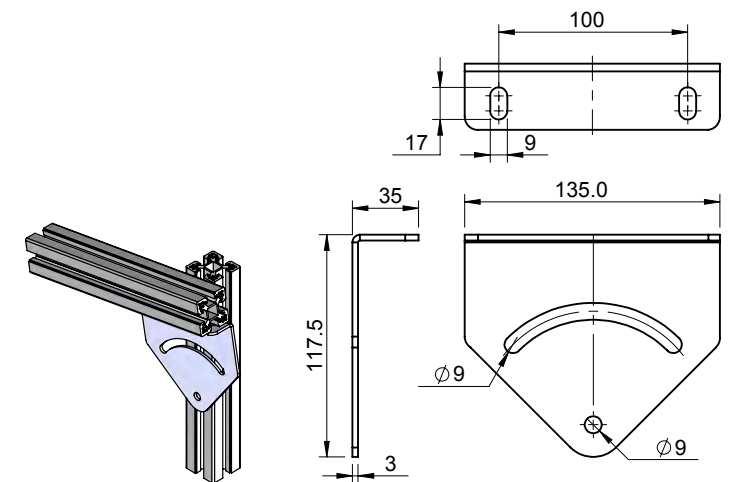

Product Code	Material	Finish	Description
ATAB-40	MS	Yellow Zinc	Tilt Adjuster