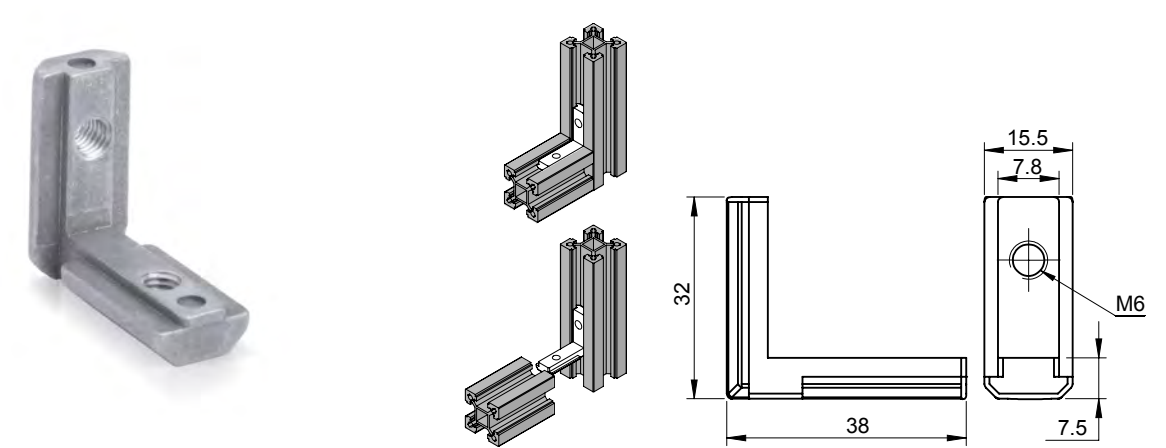

Accessories for Aluminium Sections

Blind Bracket

Product Code	Material	Finish	Description
AFI-3330D	Zinc	Raw	2 Way Joint
For Aluminium Section 30x30