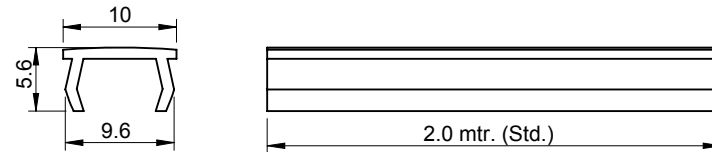

Accessories for Aluminium Sections

Profile Cover

Product Code	Material	Description
DPA4-8-Black	PVC	Profile cover
DPA4-8-Blue	PVC	Profile cover
DPA4-8-Gray	PVC	Profile cover