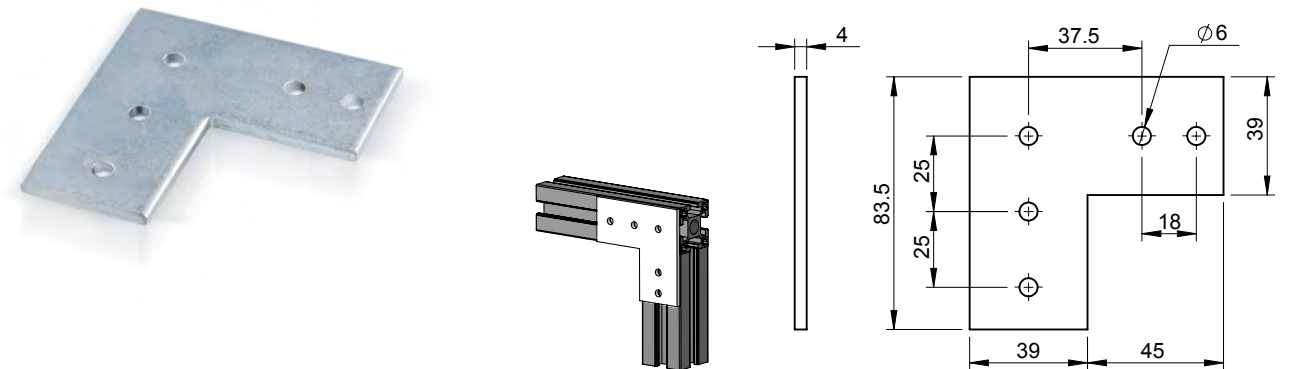

Product Code	Material	Finish	Description
DP-40L	MS	Blue Zinc	L Plate